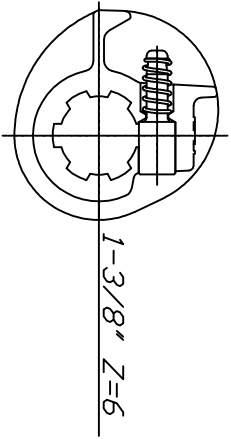

MIN , 644 MAX , 714

MIN , 420 MAX , 490

WARNING!
SECTIONS OF THE ASSEMBLY MARKED
AND MUST BE SHIELDED BY AN INTERACTIVE GUARDING SYSTEM
BINACCHI S.r.l. DECLINES RESPONSIBILITY IF PROPER GUARD
ARE NOT PROVIDED OR MAINTAINED.

POTENZA : 47 CV (540 g/minh)
COPPIA : 620 Nm (540 g/minh)

NOTE :

CODICE C.E.D.
B5Y042CNA60A60