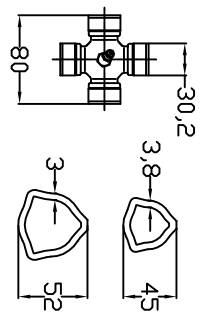

MIN , 644 MAX , 714

MIN , 420 MAX , 490

WARNING!
SECTIONS OF THE ASSEMBLY MARKED
AND MUST BE SHIELDED BY AN INTERACTIVE GUARDING SYSTEM
BINACCHI S.r.l. DECLINES RESPONSIBILITY IF PROPER GUARD
ARE NOT PROVIDED OR MAINTAINED.

POTENZA : 47 CV (540 g/minh)
COPPIA : 620 Nm (540 g/minh)

NOTE :

CODICE C.E.D.
B5Y042CNA60A60